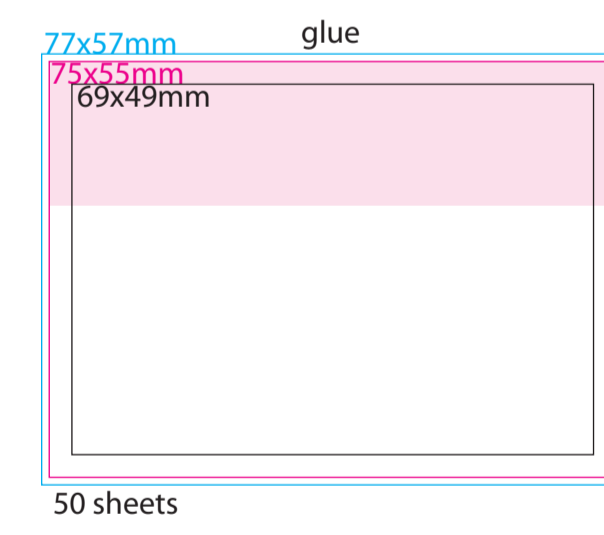

 Print area with bleed
 Visible print
 Real size of bookcover
 Safe printing area - all text should be placed within that area

Outside

Inside

Calendar

 glue - please avoid imprint on the glue track
 real size notepad
 safe printing area - all text should be placed within that area

Sheet
glued