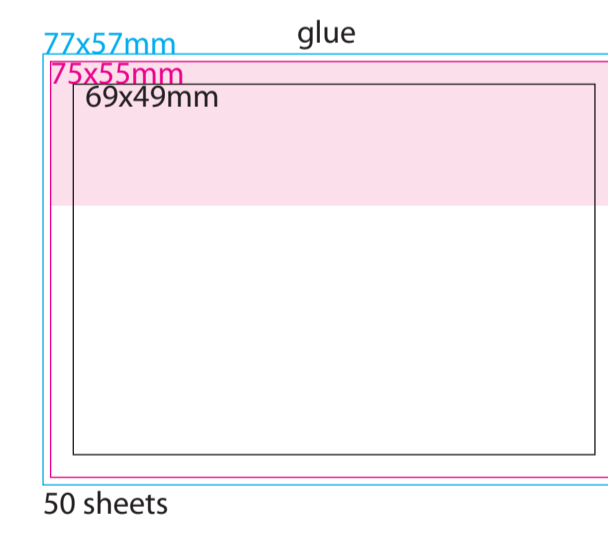

 Print area with bleed
 Visible print
 Real size of bookcover
 Safe printing area - all text should be placed within that area

Outside

Inside

Calendar

 glue - please avoid imprint on the glue track
 real size notepad
 safe printing area - all text should be placed within that area

Sheet
glued